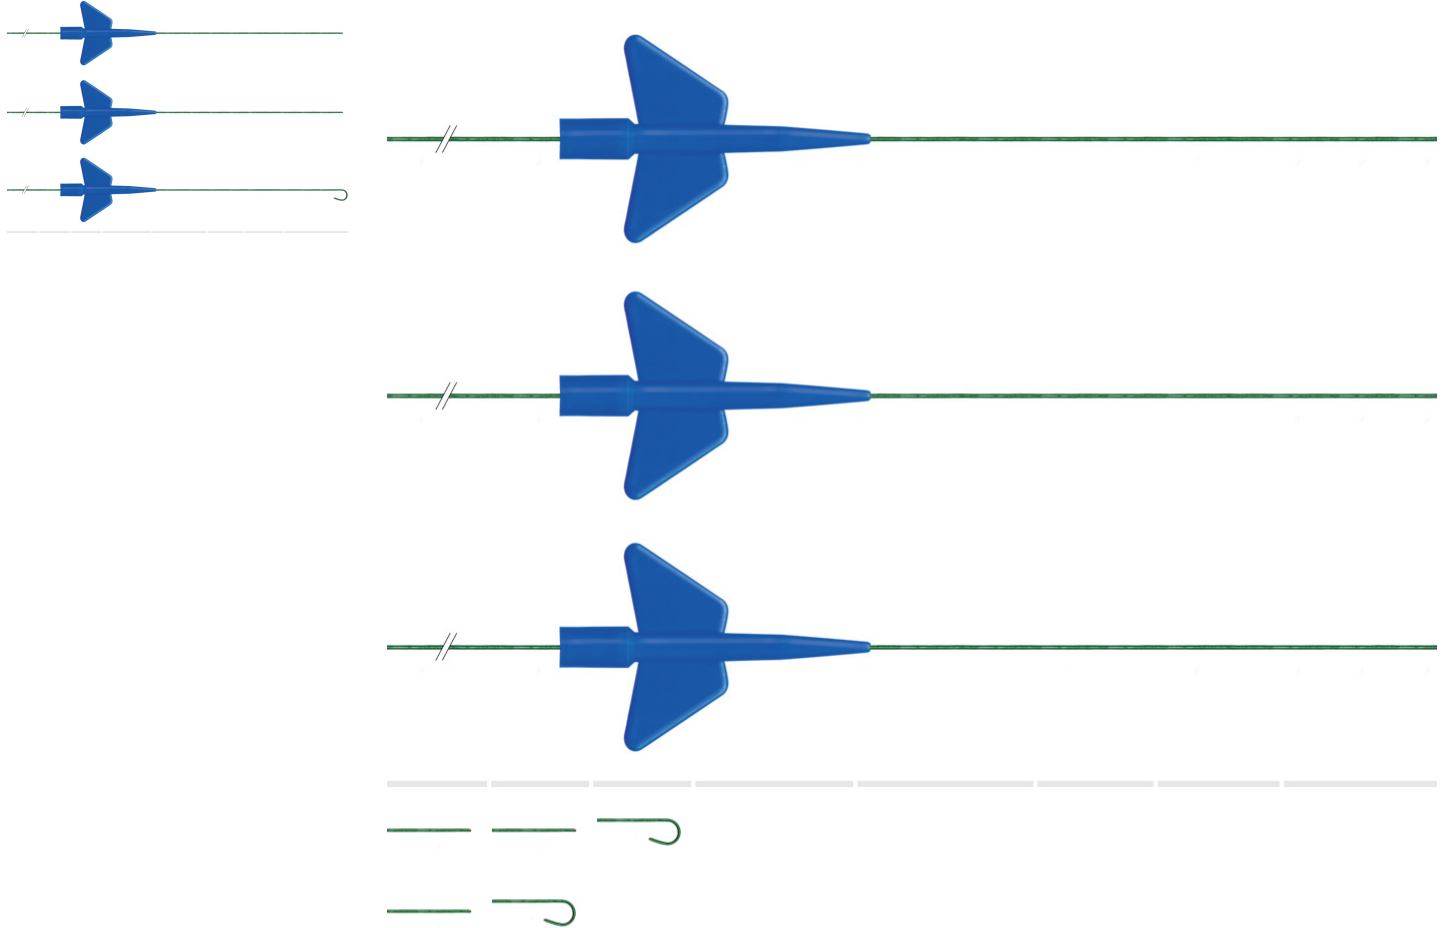

PTFE Coated Guide Wires

Available in 5 different versions:

- Guide wire straight, fixed core, flexible tip
- Guide wire J-curved, fixed core
- Guide wire straight, fixed core, flexible tip
- Guide wire straight with moveable core
- Guide wire J-curved with moveable core

Straight

Diameter	Length	Order-Nr.
inch	cm	
.035	100	1106-0100
.035	125	1106-0110
.035	150	1106-0120
.035	180	1106-0130
.035	260	1106-0160
.038	150	1107-0120

Box: 10 PCS

Heavy Duty, straight

Diameter	Length	Order-Nr.
inch	cm	
.035	150	1106-0125

Box: 10 PCS

3 mm J-curved, double ended

Diameter	Length	Order-Nr.
inch	cm	
.035	150	1106-2320

Box: 10 PCS

1,5 mm J-curved

Diameter	Length	Order-Nr.
----------	--------	-----------

Diameter inch	Length cm	Order-Nr.
.035	150	1106-0220

Straight, movable core

Diameter inch	Length cm	Order-Nr.
.035	150	1106-1120
.038	150	1107-1120

Box: 10 PCS

3 mm J-curved movable core

Diameter inch	Length cm	Order-Nr.
.035	125	1106-1310
.035	150	1106-1320
.038	150	1107-1320